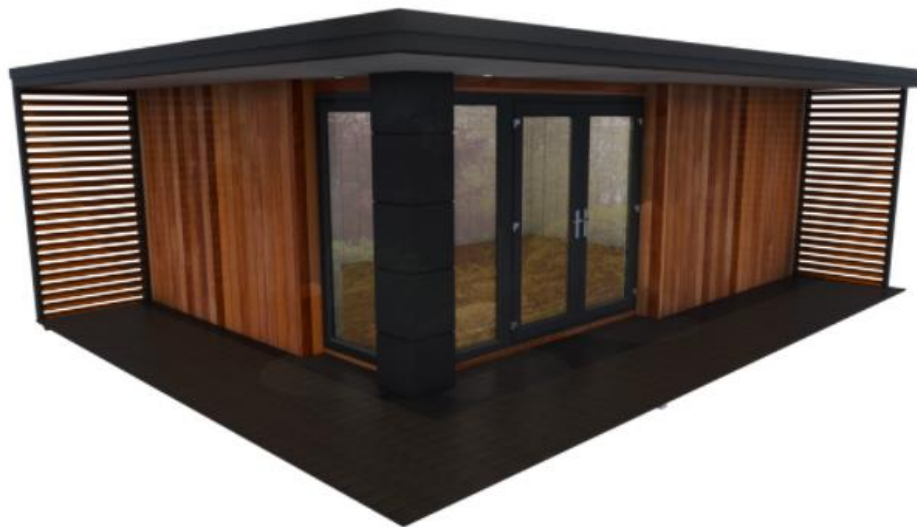

OPULENCE HIDEOUT GARDEN ROOM – VAT not included

SIZE (M)	SIP KIT ONLY	ROOF KIT	CANEXCEL	CEDAR	INSTALLATION *(Incl. Windows & Doors)	DELIVERY
4.4 X 3.2	£3831.60	£1536.00	£2020.80	£4815.60		
5.0 X 3.2	£4344.00	£1656.00	£2209.20	£5318.40		
6.2 X 3.2	£5305.20	£1902.00	£2570.40	£6294.00		
8.7 X 3.2	£7176.00	£2394.00	£3312.00	£8295.60		
4.4 X 3.8	£5220.00	£1692.00	£2199.60	£5300.40		
5.0 X 3.8	£5940.00	£1830.00	£2379.60	£5804.40		
6.2 X 3.8	£7194.00	£2100.00	£2738.40	£6754.80		
8.7 X 3.8	£10230.00	£2676.00	£3487.20	£8776.80		
4.4 X 4.4	£5676.00	£1842.00	£2388.00	£5784.00		
5.0 X 4.4	£6483.60	£1998.00	£2558.40	£6268.80		
6.2 X 4.4	£7944.00	£2304.00	£2916.00	£7238.40		
8.7 X 4.4	£10794.00	£2940.00	£3662.40	£9256.80		

Model shown with extra windows

Decking not included

Please note Roof Overhang add 1m to the front & side of building

*Please note windows and doors can be supplied by yourself or we can supply these for you